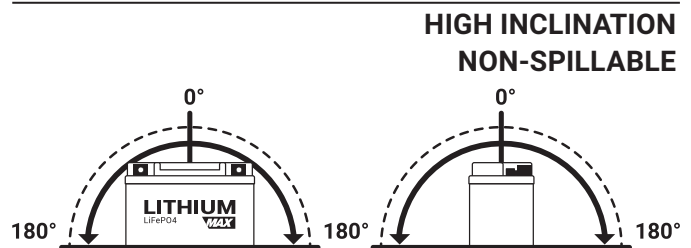

MOUNTING ANGLES

DID YOU KNOW?

Our BSLi-10 Max & BSLi-12 Max battery casings are designed to seamlessly fit with original Lead Acid batteries - no spacers are required.

Lithium batteries exceeding 100Wh must be shipped as dangerous goods. Our Lithium Max batteries are packaged with UN mastercarton according to international transportation standards.