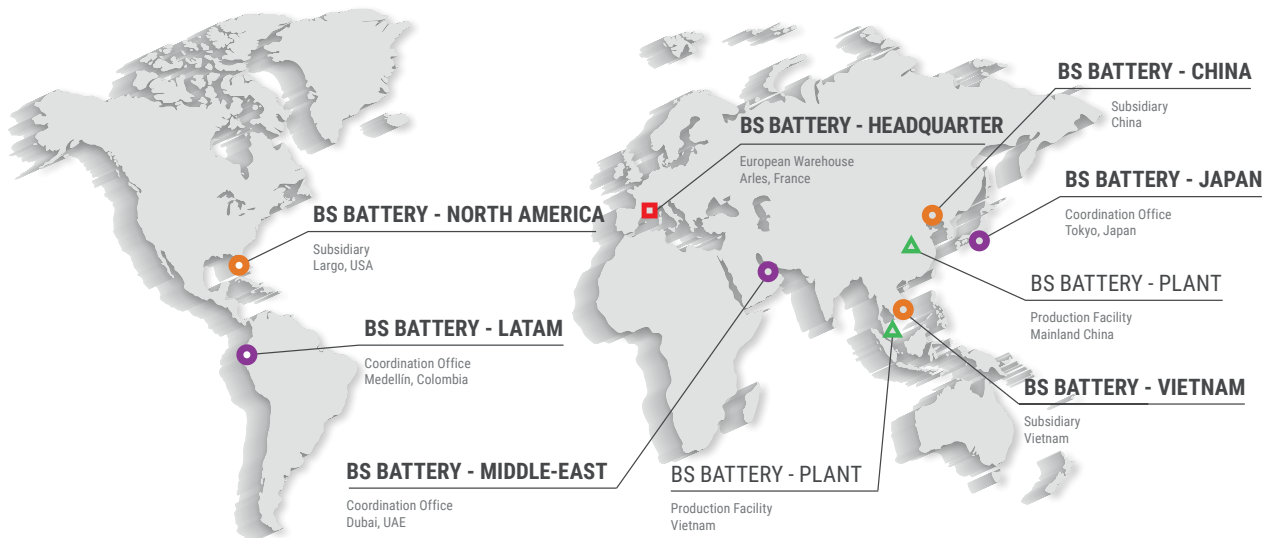

NETWORK PRESENCE

- BS BATTERY Headquarter
- ▲ BS BATTERY Plants
- BS BATTERY Coordination Offices
- BS BATTERY Subsidiaries