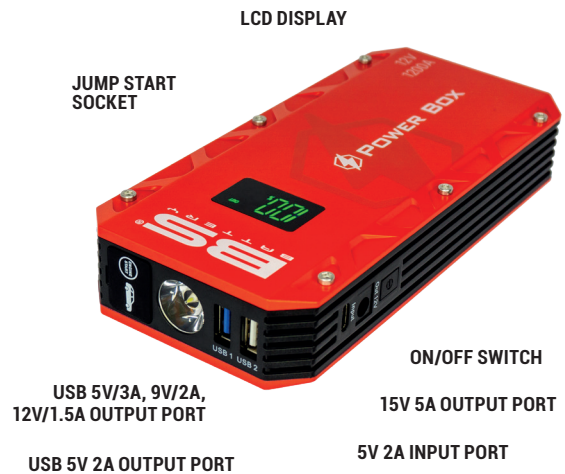

BATTERY COMPATIBILITY

FEATURES