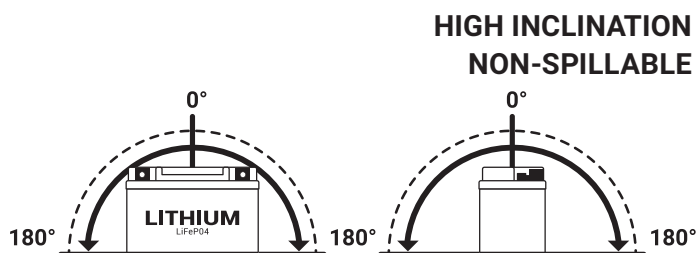

-  State of charge indicator
Monitor the state of charge with the indicator screen on the top

-  **HIGHEST STARTING POWER**
Up to 900A.

-  **HIGHEST CAPACITY**
Up to 2 times that of the Lithium range.

MOUNTING ANGLES