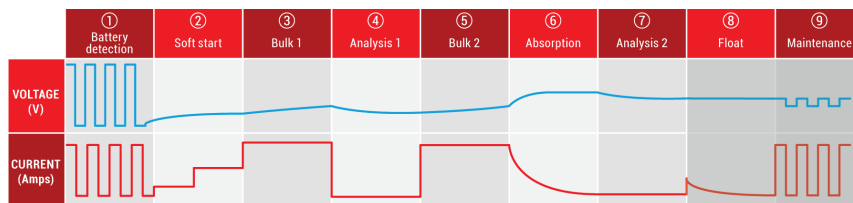

BOX CONTENT

BATTERY COMPATIBILITY

CHARGING CURVE - 9 STAGES

*Adaptable charging algorithm for Lithium=
No float & maintenance stages.
Once the battery is fully charged, the charge is stopped.

BS 30 | LEAD ACID & LITHIUM CHARGER

BOX CONTENT

BATTERY COMPATIBILITY

CHARGING CURVE - 9 STAGES

*Adaptable charging algorithm for Lithium=
No float & maintenance stages.
Once the battery is fully charged, the charge is stopped.

LEAD ACID & LITHIUM BANK CHARGER | BK 20