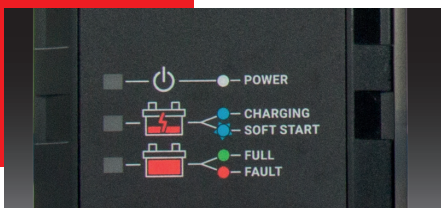

BOX CONTENT

BATTERY COMPATIBILITY

CHARGING CURVE - 9 STAGES

*Adaptable charging algorithm for Lithium=
No float & maintenance stages.
Once the battery is fully charged, the charge is stopped.

LEAD ACID & LITHIUM BANK CHARGER | BK 20