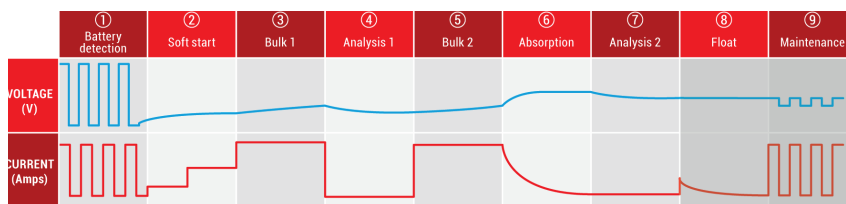

BOX CONTENT

BATTERY COMPATIBILITY

CHARGING CURVE - 9 STAGES

*Adaptable charging algorithm for Lithium=
No float & maintenance stages.
Once the battery is fully charged, the charge is stopped.

BS 30 | LEAD ACID & LITHIUM CHARGER