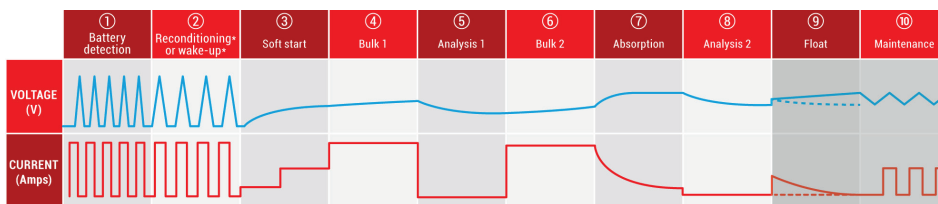

BOX CONTENT

BATTERY COMPATIBILITY

CHARGING CURVE - 9 STAGES

*Adaptable charging algorithm for Lithium=
No float & maintenance stages.
Once the battery is fully charged, the charge is stopped.

LEAD ACID & LITHIUM BANK CHARGER | BK 20

BOX CONTENT

BATTERY COMPATIBILITY

CHARGING CURVE - 10 STAGES

* Only if force mode is selected:
- For Lead Acid: reconditioning stage
- For Lithium: wake-up stage.

**Adaptable charging algorithm for Lithium=
No float & maintenance stages.
Once the battery is fully charged, the charge is stopped