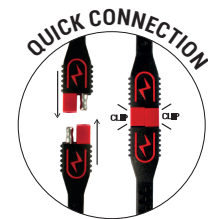

BOX CONTENT