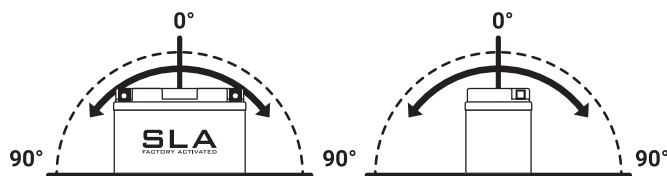

BS 10 Battery size up to 20Ah

BS 30 Battery size up to 60Ah

BK 20 Battery size up to 40Ah

MOUNTING ANGLES

**HIGH INCLINATION
NON-SPILLABLE**

DID YOU KNOW?

BS BATTERY SLA range can replace 95% of Maintenance Free and DRY batteries.