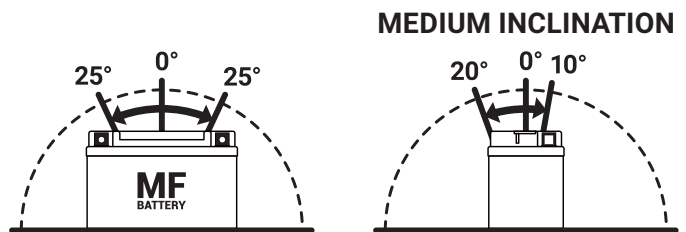

Acid pack included for activation

COMPATIBLE CHARGERS

BS 10 Battery size up to 20Ah

BS 30 Battery size up to 60Ah

BK 20 Battery size up to 40Ah

MOUNTING ANGLES

DID YOU KNOW?

MF batteries can be stored for several years, as it is a dry-charged battery.