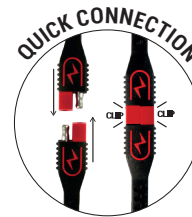

BOX CONTENT

BATTERY COMPATIBILITY

CHARGING CURVE - 9 STAGES

*Adaptable charging algorithm for Lithium=
No float & maintenance stages.
Once the battery is fully charged, the charge is stopped.

BS 30 | LEAD ACID & LITHIUM CHARGER