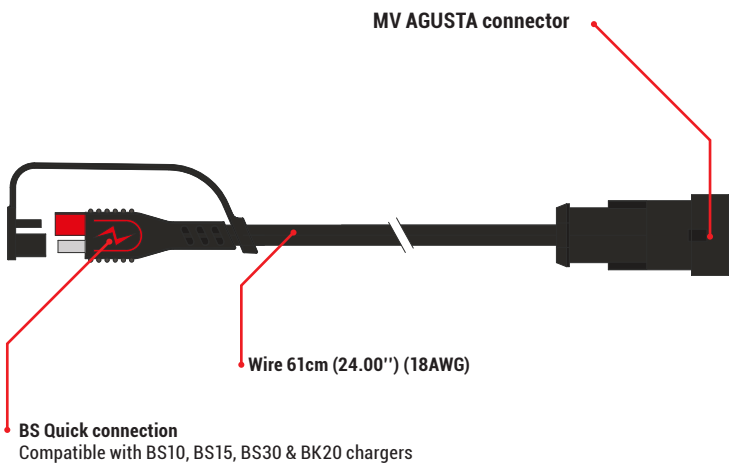

BS Code: 700585

PA02

MV AGUSTA CONNECTOR TO SAE PLUG

FEATURES

- > Converts the battery charging connector (SAE) to the MV AGUSTA wiring harness plug (from 2010). This accessory is compatible with all BS BATTERY chargers.
- > Wire 61cm (24.00") (18AWG)
- > Safe & easy to connect

DRAWING

SUITABLE FOR

MV AGUSTA >2010

INSTRUCTIONS

1. Connect the MV AGUSTA connector to the motorbike's electrical harness
2. Connect the SAE to the quick connection of your charger

BOX CONTENT

1x PA02 - MV AGUSTA connector to SAE plug